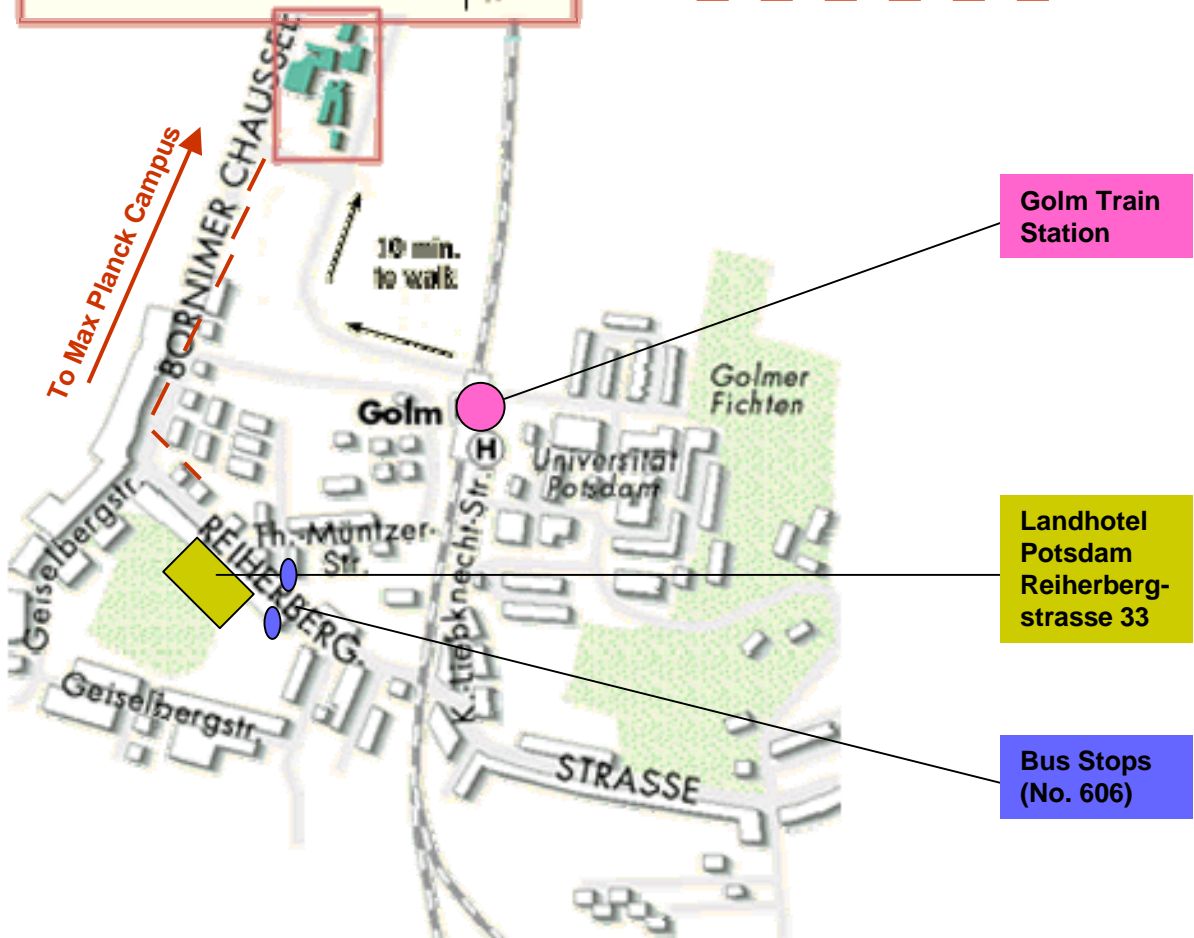

Conference room AEI
new wing institute
building

Seminar room AEI
ground floor

Lecture hall
central building
ground/ 1st floor

Seminar room,
1st floor
central building

Albert-Einstein
Institute

central
building

guesthouse

way from the hotel to Max Planck Campus
(by bus, or 10 minutes to walk):

Golm Train
Station

Landhotel
Potsdam
Reiherberg-
strasse 33

Bus Stops
(No. 606)