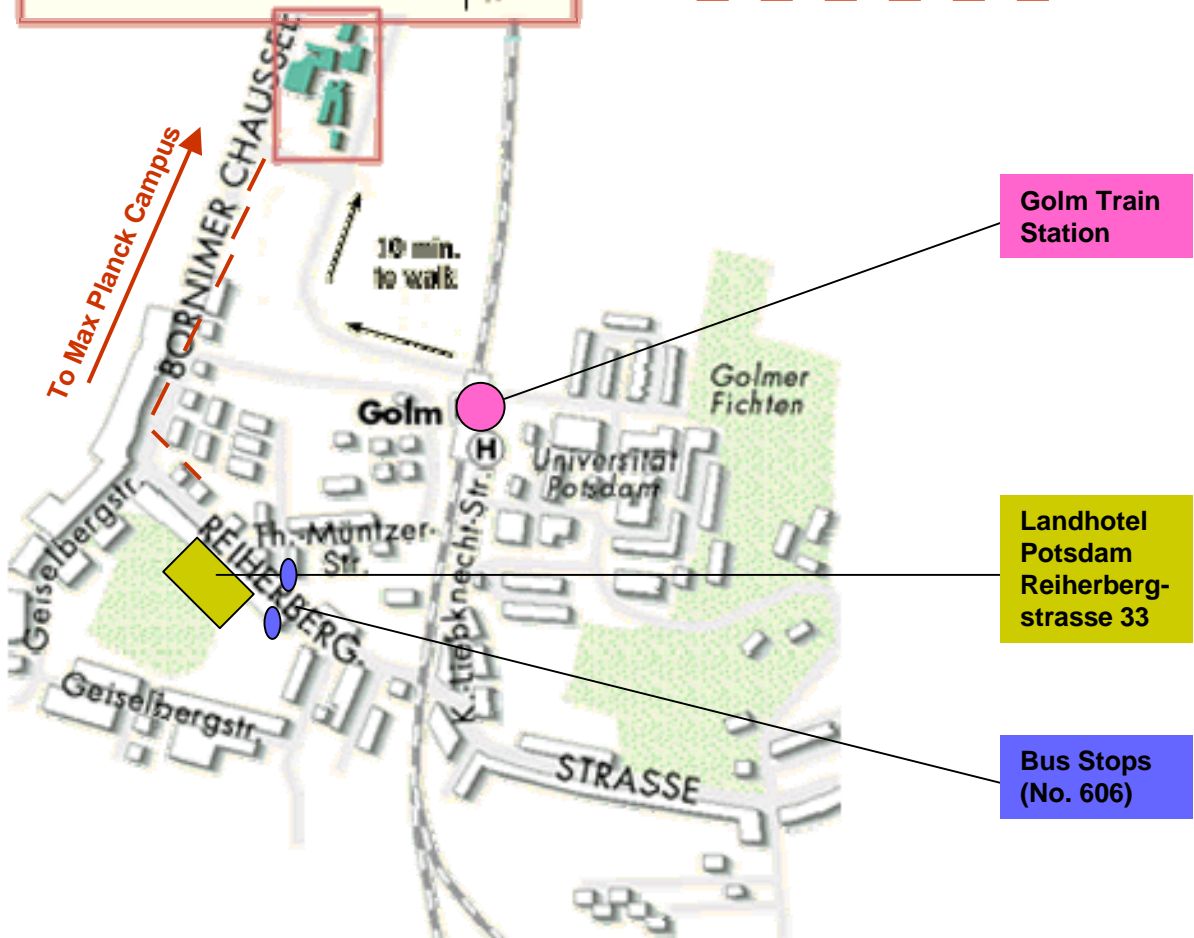

Conference room AEI
new wing institute
building

Seminar room AEI
ground floor

Albert-Einstein
Institute

Lecture hall
central building
ground/ 1st floor

central
building

guesthouse

Seminar room,
1st floor
central building

way from the hotel to Max Planck Campus
(by bus, or 10 minutes to walk):

Golm Train
Station

Landhotel
Potsdam
Reiherberg-
strasse 33

Bus Stops
(No. 606)